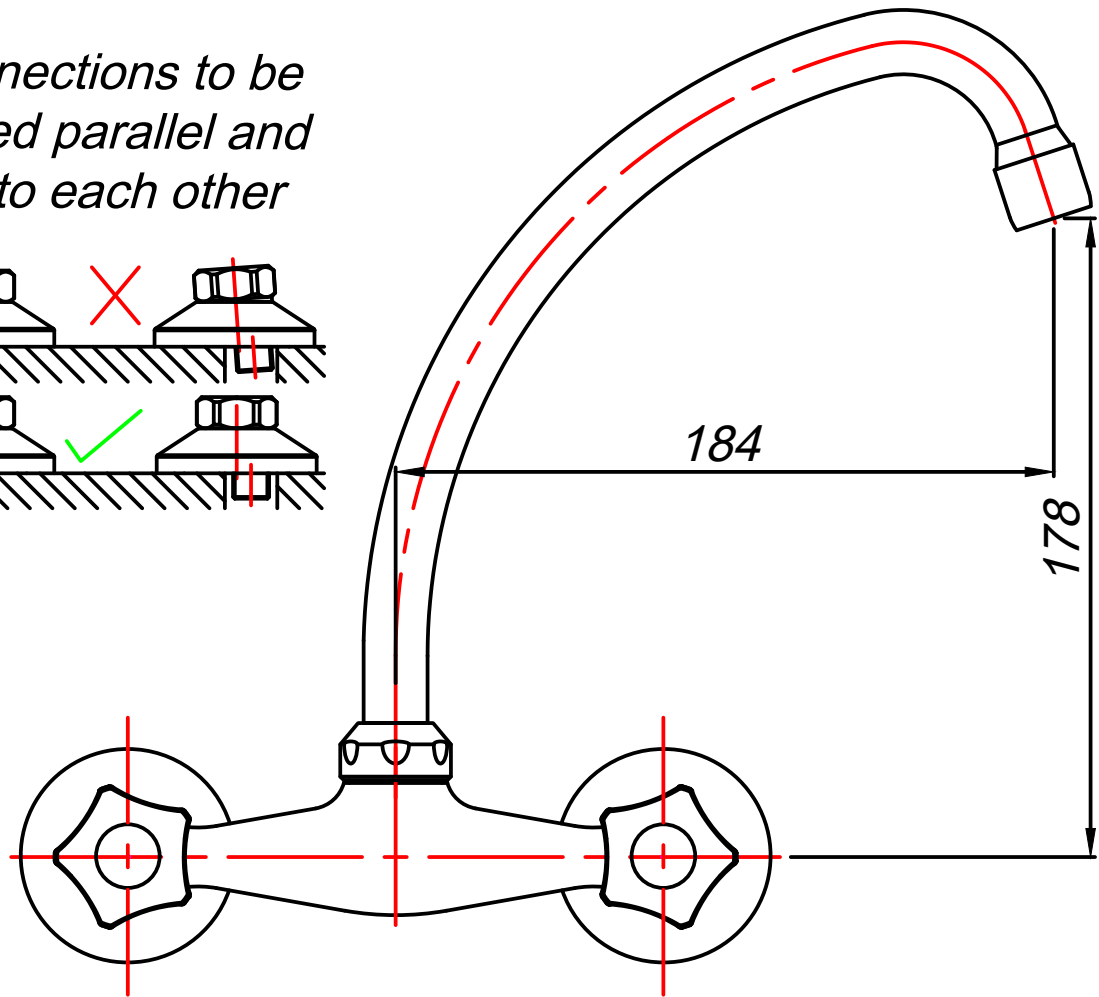

RT00022 Sink Mixer W/T

*S-connections to be installed parallel and level to each other*

**ADJUSTABLE:**  
130-170